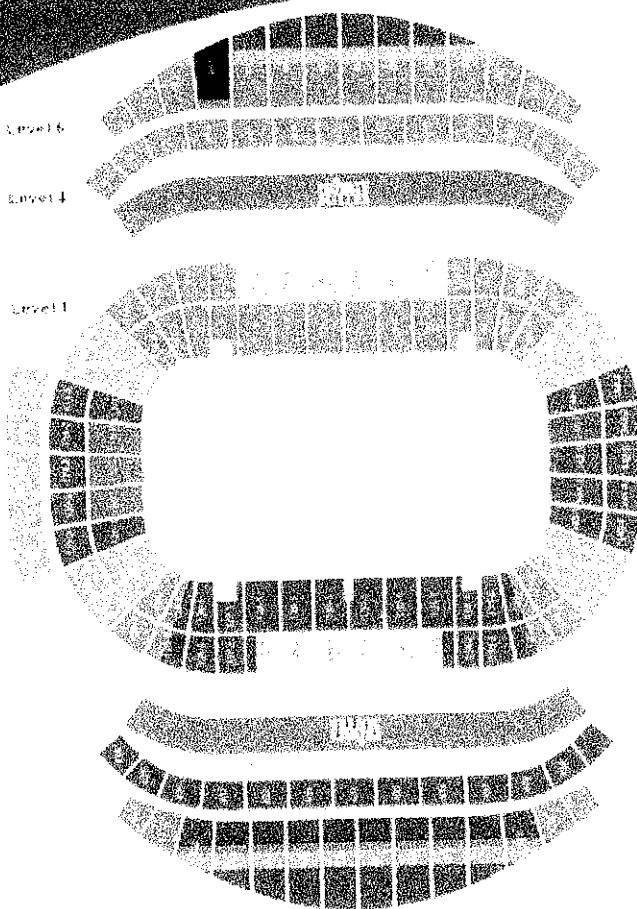

The \$80 Bronze seating cost represents a \$15 price rise on 2012 in a category that has only increased \$25 since 2008 (2008 price \$55).

What has caused some confusion is that the Bronze seating has been redistributed from the lower bowl to the upper levels.

This is the result of increased demand for lower bowl seating and also a reclassification of seating in the upper levels. The redistribution reflects the feedback the game has received from fans about the comparative value of each area in the stadium.

## 2012 NRL TELSTRA PREMIERSHIP GRAND FINAL SEATING MAP

ALL SEATING FROM \$165  
 ALL SEATING FROM \$115  
 ALL SEATING FROM \$80  
 ALL SEATING FROM \$55

ALL SEATING FROM \$165  
 ALL SEATING FROM \$115  
 ALL SEATING FROM \$80  
 ALL SEATING FROM \$55

ALL SEATING FROM \$345  
 ALL SEATING FROM \$285  
 ALL SEATING FROM \$225  
 ALL SEATING FROM \$165  
 ALL SEATING FROM \$80

ALL SEATING FROM \$345  
 ALL SEATING FROM \$285  
 ALL SEATING FROM \$225  
 ALL SEATING FROM \$165  
 ALL SEATING FROM \$80