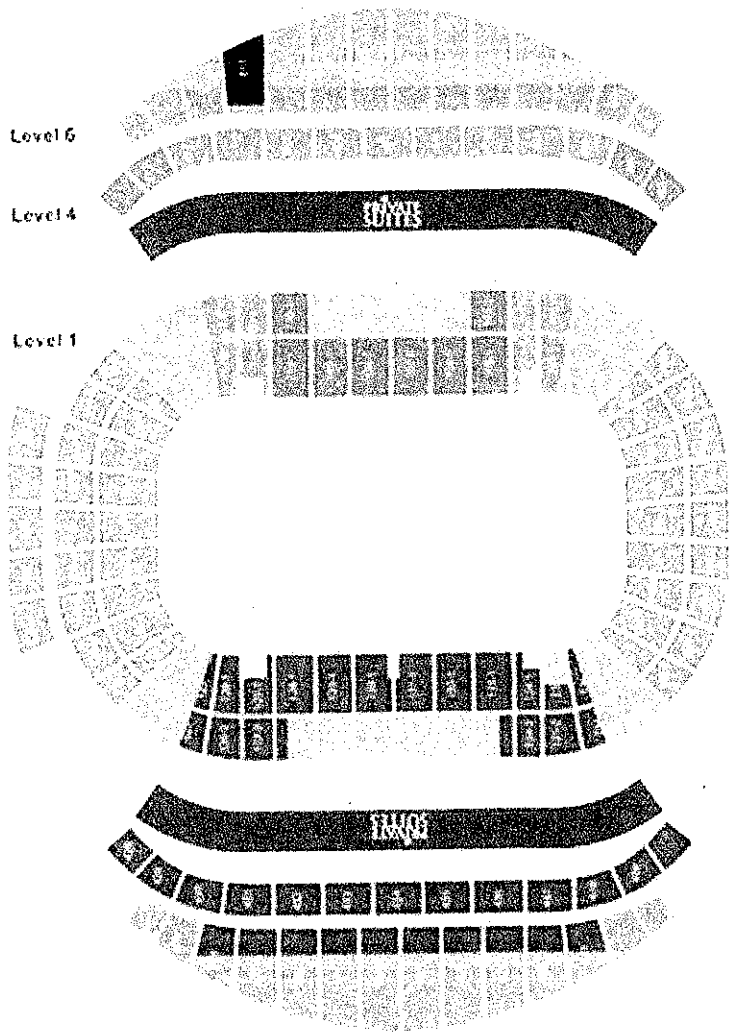

The \$80 Bronze seating cost represents a \$15 price rise on 2012 in a category that has only increased \$25 since 2008 (2008 price \$55).

What has caused some confusion is that the Bronze seating has been redistributed from the lower bowl to the upper levels.

This is the result of increased demand for lower bowl seating and also a reclassification of seating in the upper levels. The redistribution reflects the feedback the game has received from fans about the comparative value of each area in the stadium.

## 2012 NRL TELSTRA PREMIERSHIP GRAND FINAL SEATING MAP

ALL SEATING FROM \$165  
 ALL SEATING FROM \$115  
 ALL SEATING FROM \$80  
 ALL SEATING FROM \$55

ALL SEATING FROM \$165  
 ALL SEATING FROM \$115  
 ALL SEATING FROM \$80  
 ALL SEATING FROM \$55

ALL SEATING FROM \$345  
 ALL SEATING FROM \$285  
 ALL SEATING FROM \$225  
 ALL SEATING FROM \$165  
 ALL SEATING FROM \$80

ALL SEATING FROM \$345  
 ALL SEATING FROM \$285  
 ALL SEATING FROM \$225  
 ALL SEATING FROM \$165  
 ALL SEATING FROM \$80