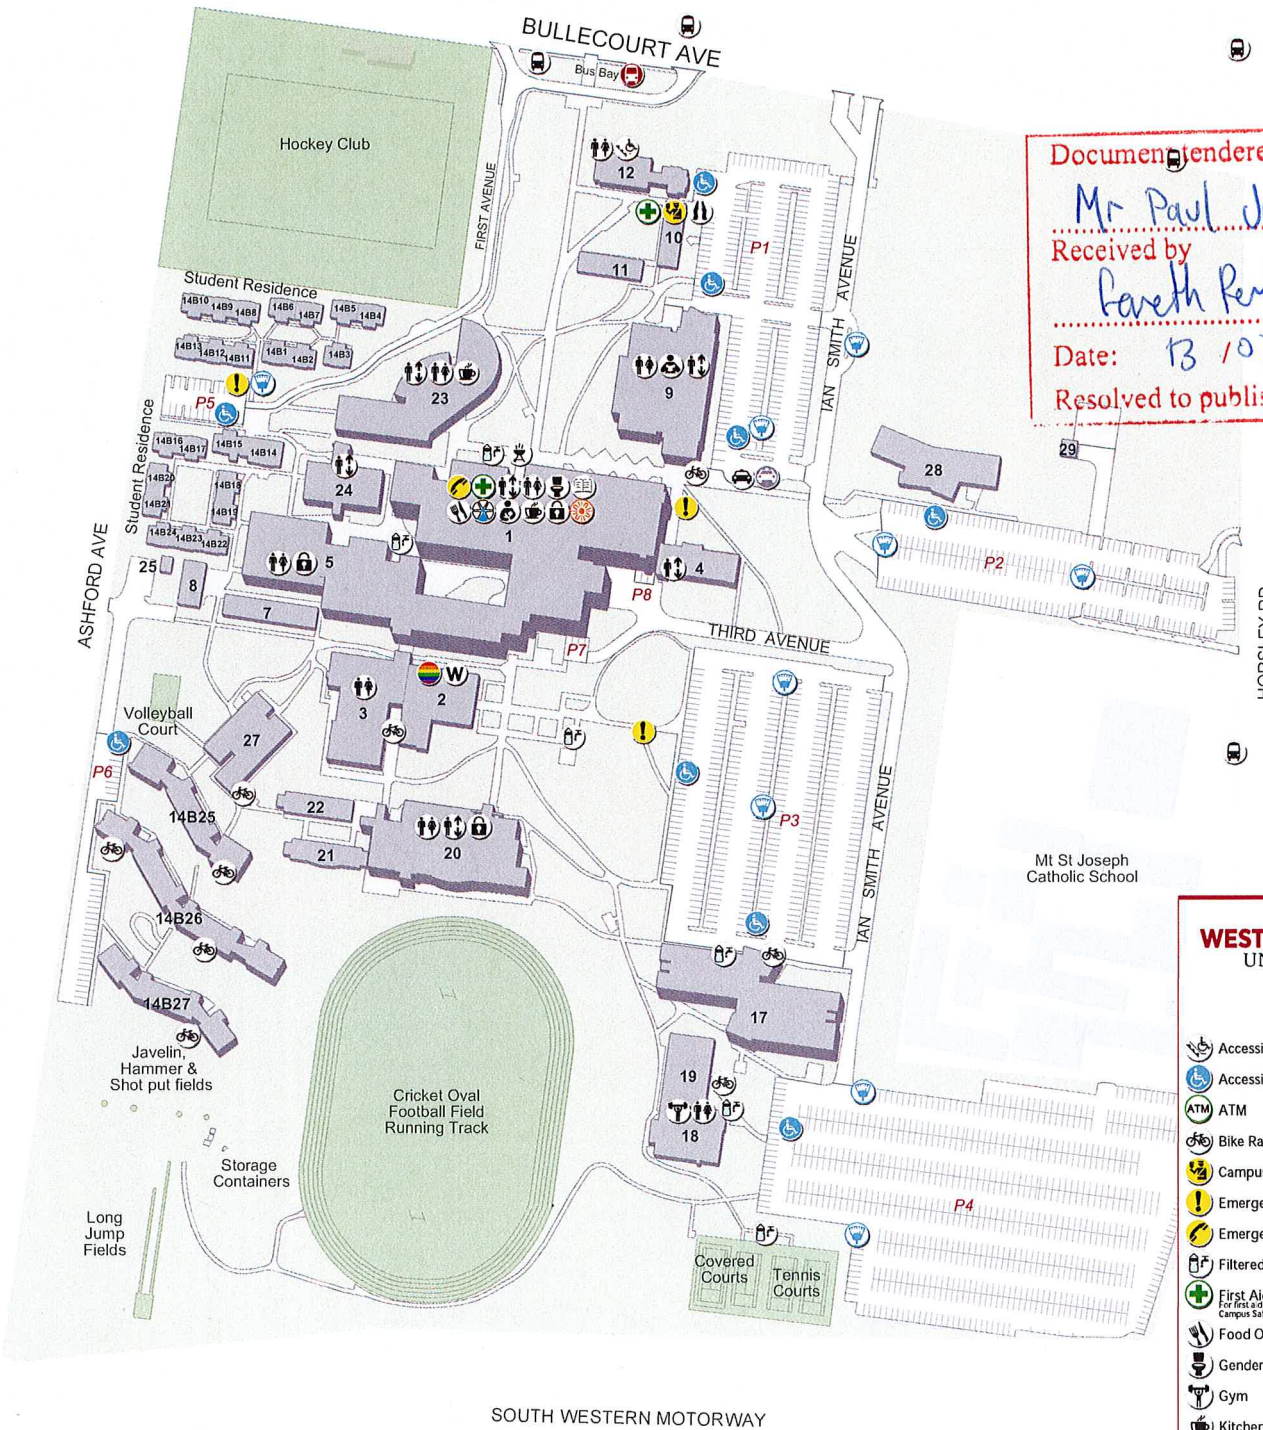

Bankstown campus

Document rendered by
Mr Paul Judge
Received by
Loreth Perkins
Date: *13/07/22*
Resolved to publish ☒ Yes / ☐ No

WESTERN SYDNEY UNIVERSITY

- Accessible Lift
- Accessible Parking
- ATM
- Bike Rack
- Campus Safety & Security Office
- Emergency Contact Point
- Emergency Phone
- Filtered Water Refill Station
- First Aid
  For first aid & emergencies contact Campus Safety & Security
- Food Outlets
- Gender Neutral Bathroom
- Gym
- Kitchenette
- Learning Commons
- Library
- Lift
- Lockers
- NRMA Meeting Point
- Multi Faith Centre
- Parent Room
- Parking Ticket Machine
- Public Bus Stop
- Public Toilet (including Accessible)
  Enhanced Access Toilet located in building 1
- Queer Room
- Shuttle Bus Stop
- Student Central
- Taxi Pickup Point
- Women Rooms
- Western Sydney University is a smoke-free environment

Date created : 03 November 2020

Badanami Centre for Indigenous Education	12	Gym	18	Indigenous Student Support	1	Student Representation & Participation	2
Campus Life Office	1	Justice Research Group	21	School of Humanities & Communication Arts	1, 5, 7	Student Welfare Service	1
Campus Safety & Security	10	Library	Joyce Wylie Library 9	School of Psychology	Barr House 24	The Co-op	1
Childcare Centre	28	Margot Hardy Gallery	23	Foundational Processes of Behaviour Research Labs	Barr House 24	The College	7, 21, 22
Computer Labs & IT Support	23	Multi Faith Centre Chaplaincy / Muslim Prayer Rooms	10	Student Central	1	The MARCS Institute for Brain, Behaviour & Development	1, 3, 5, 9
Food Outlets		Office of Estate & Commercial	10	Student Support Services		BabyLab	1
Café 20	20	Queer Room	1	Counselling Service	11	Urban Research Program	3
Coffee Express	1	Religion & Society Research Centre	1	Disability Service	11	Western Sydney University Village	14B14
Food Court	1	School of Business	20	PASS Program	23	Women's Room	1
Oliver Brown	1	School of Education	1, 4, 19, 23	Student Campus Council	1		

Security Assistance - 9772 6444 Internal Ext - 6444
Emergency Only - 1300 737 003 Internal Ext - 2300

For operational times and current locations of Shuttle Buses please go to westernsydney.edu.au/shuttlebus

For more information on this campus go to maps.westernsydney.edu.au