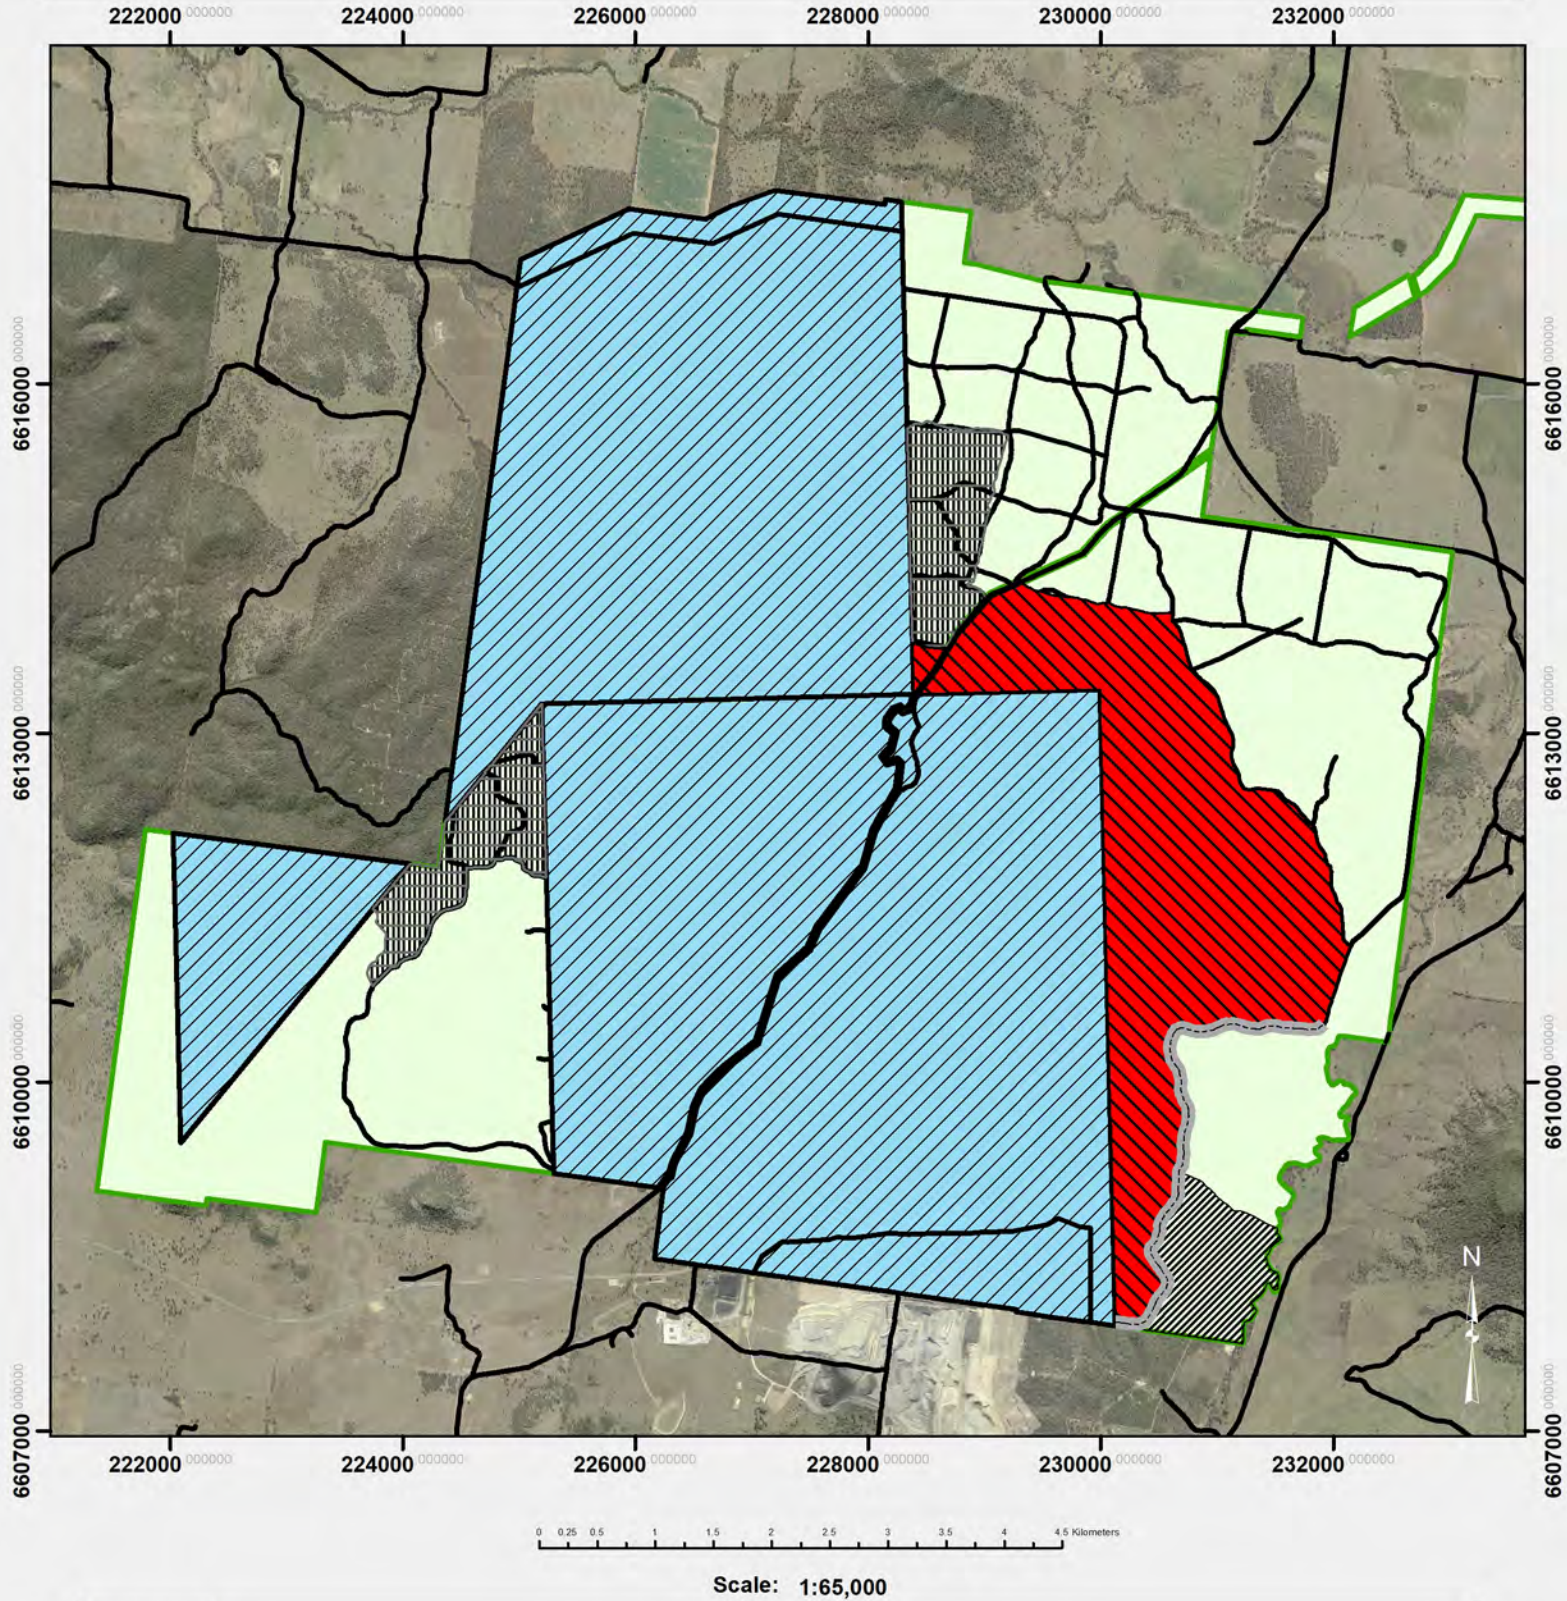

Leard State Forest Exclusive Use Areas

Legend

 East_Ring_Rd_closed	 Maules Creek Coal Exclusive Use Area (dates signposted)
 Roads	 State Forest subject to mining lease
 Boggabri Coal Exclusive Use area	 State Forest
 Tarrawonga Coal Exclusive Use Area	