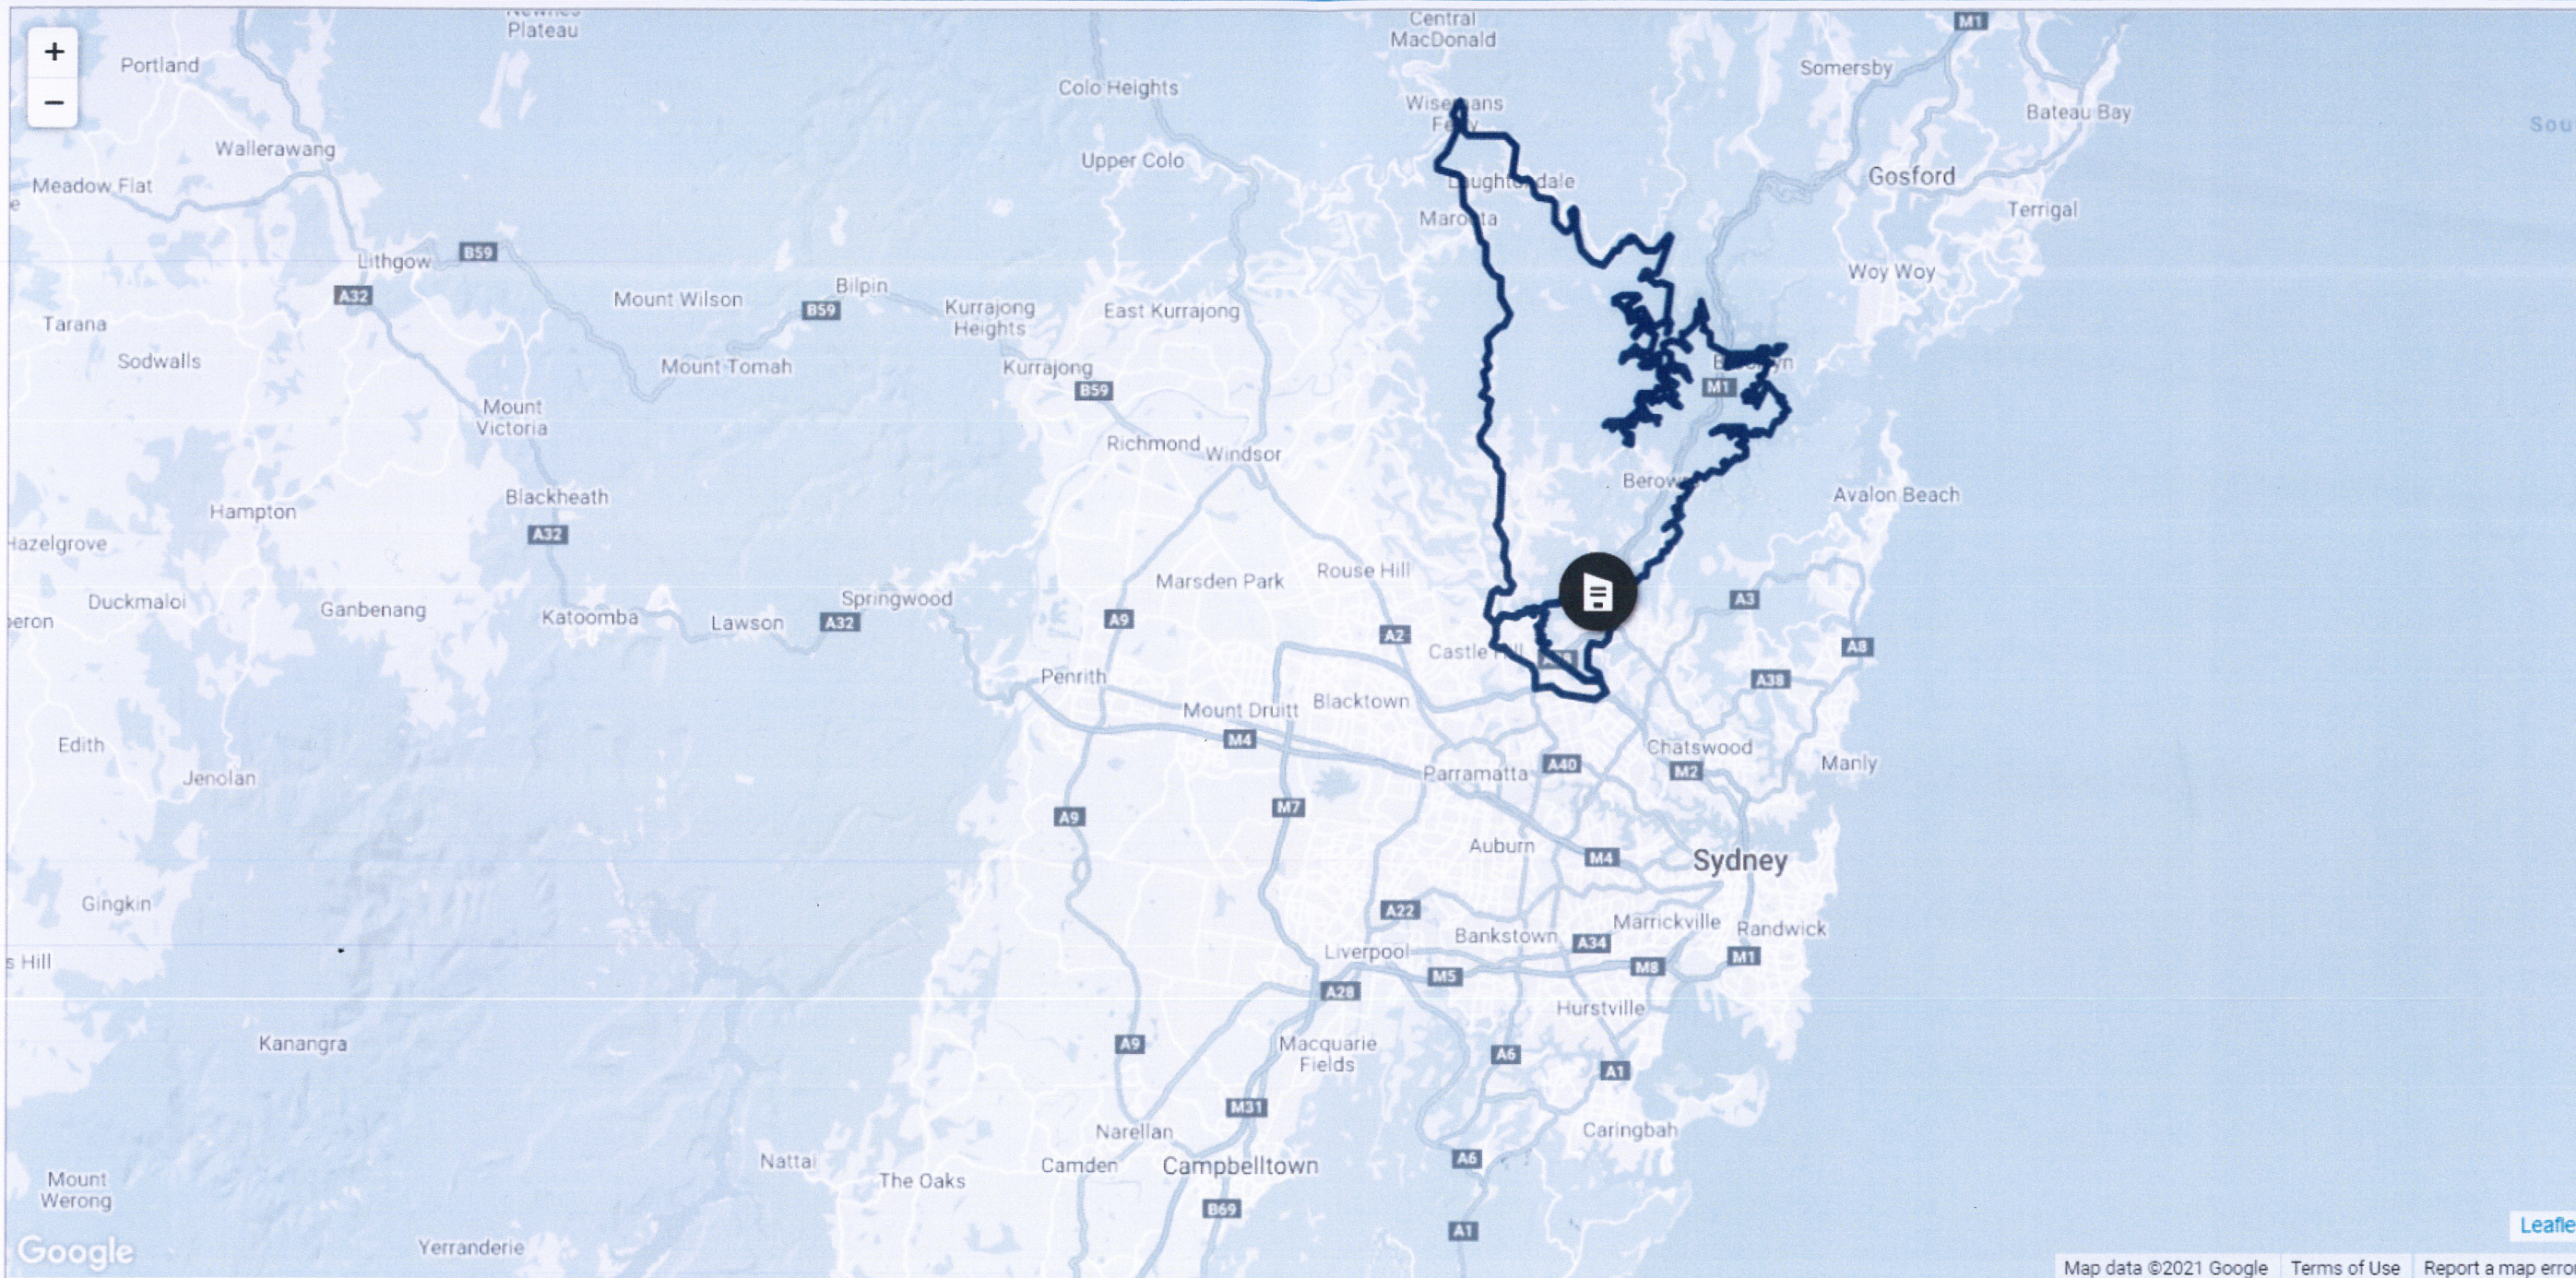

Home

Elections

Voters

Political participants

Funding and disclosure

About us

Map data: 2019 Redistribution of Local Government Areas for LG2001, D2019-12-09