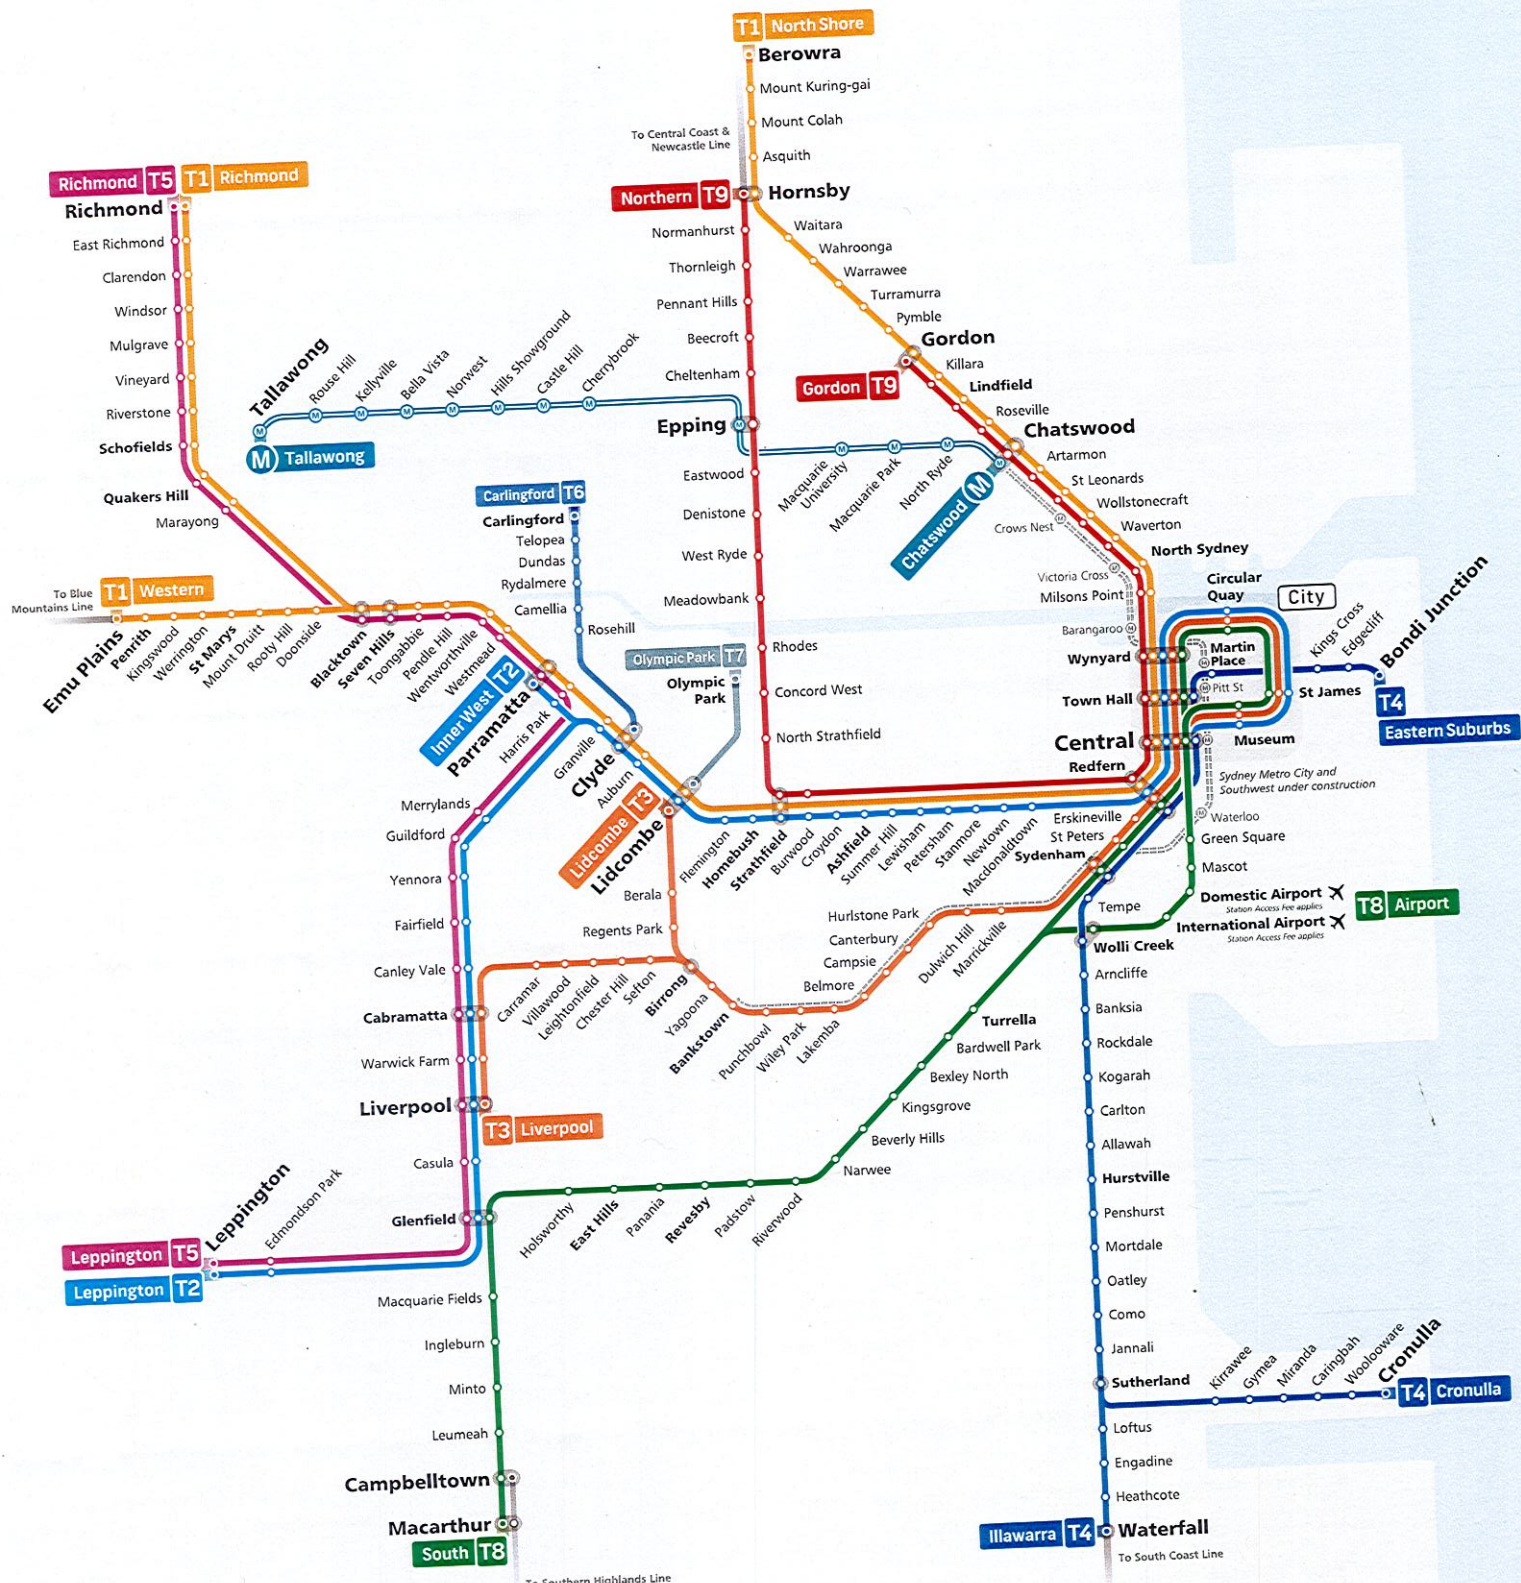

# Sydney rail network

**M** Metro **T** Trains

### Sydney metro and train lines

**M** Metro North West Line  
 Chatswood  
 Tallawong

**T1** North Shore & Western Line  
 North Shore  
 Richmond

**T2** Inner West & Leppington Line  
 Inner West  
 Leppington  
 City

**T3** Bankstown Line  
 Liverpool  
 Lidcombe  
 City

**T4** Eastern Suburbs & Illawarra Line  
 Eastern Suburbs  
 Illawarra  
 Cronulla

**T5** Cumberland Line  
 Leppington  
 Richmond

**T6** Carlingford Line  
 Carlingford  
 Clyde

**T7** Olympic Park Line  
 Olympic Park  
 Lidcombe

**T8** Airport & South Line  
 Airport  
 South  
 City

**T9** Northern Line  
 Northern  
 Gordon

Check timetables and trip planners for train services and connections