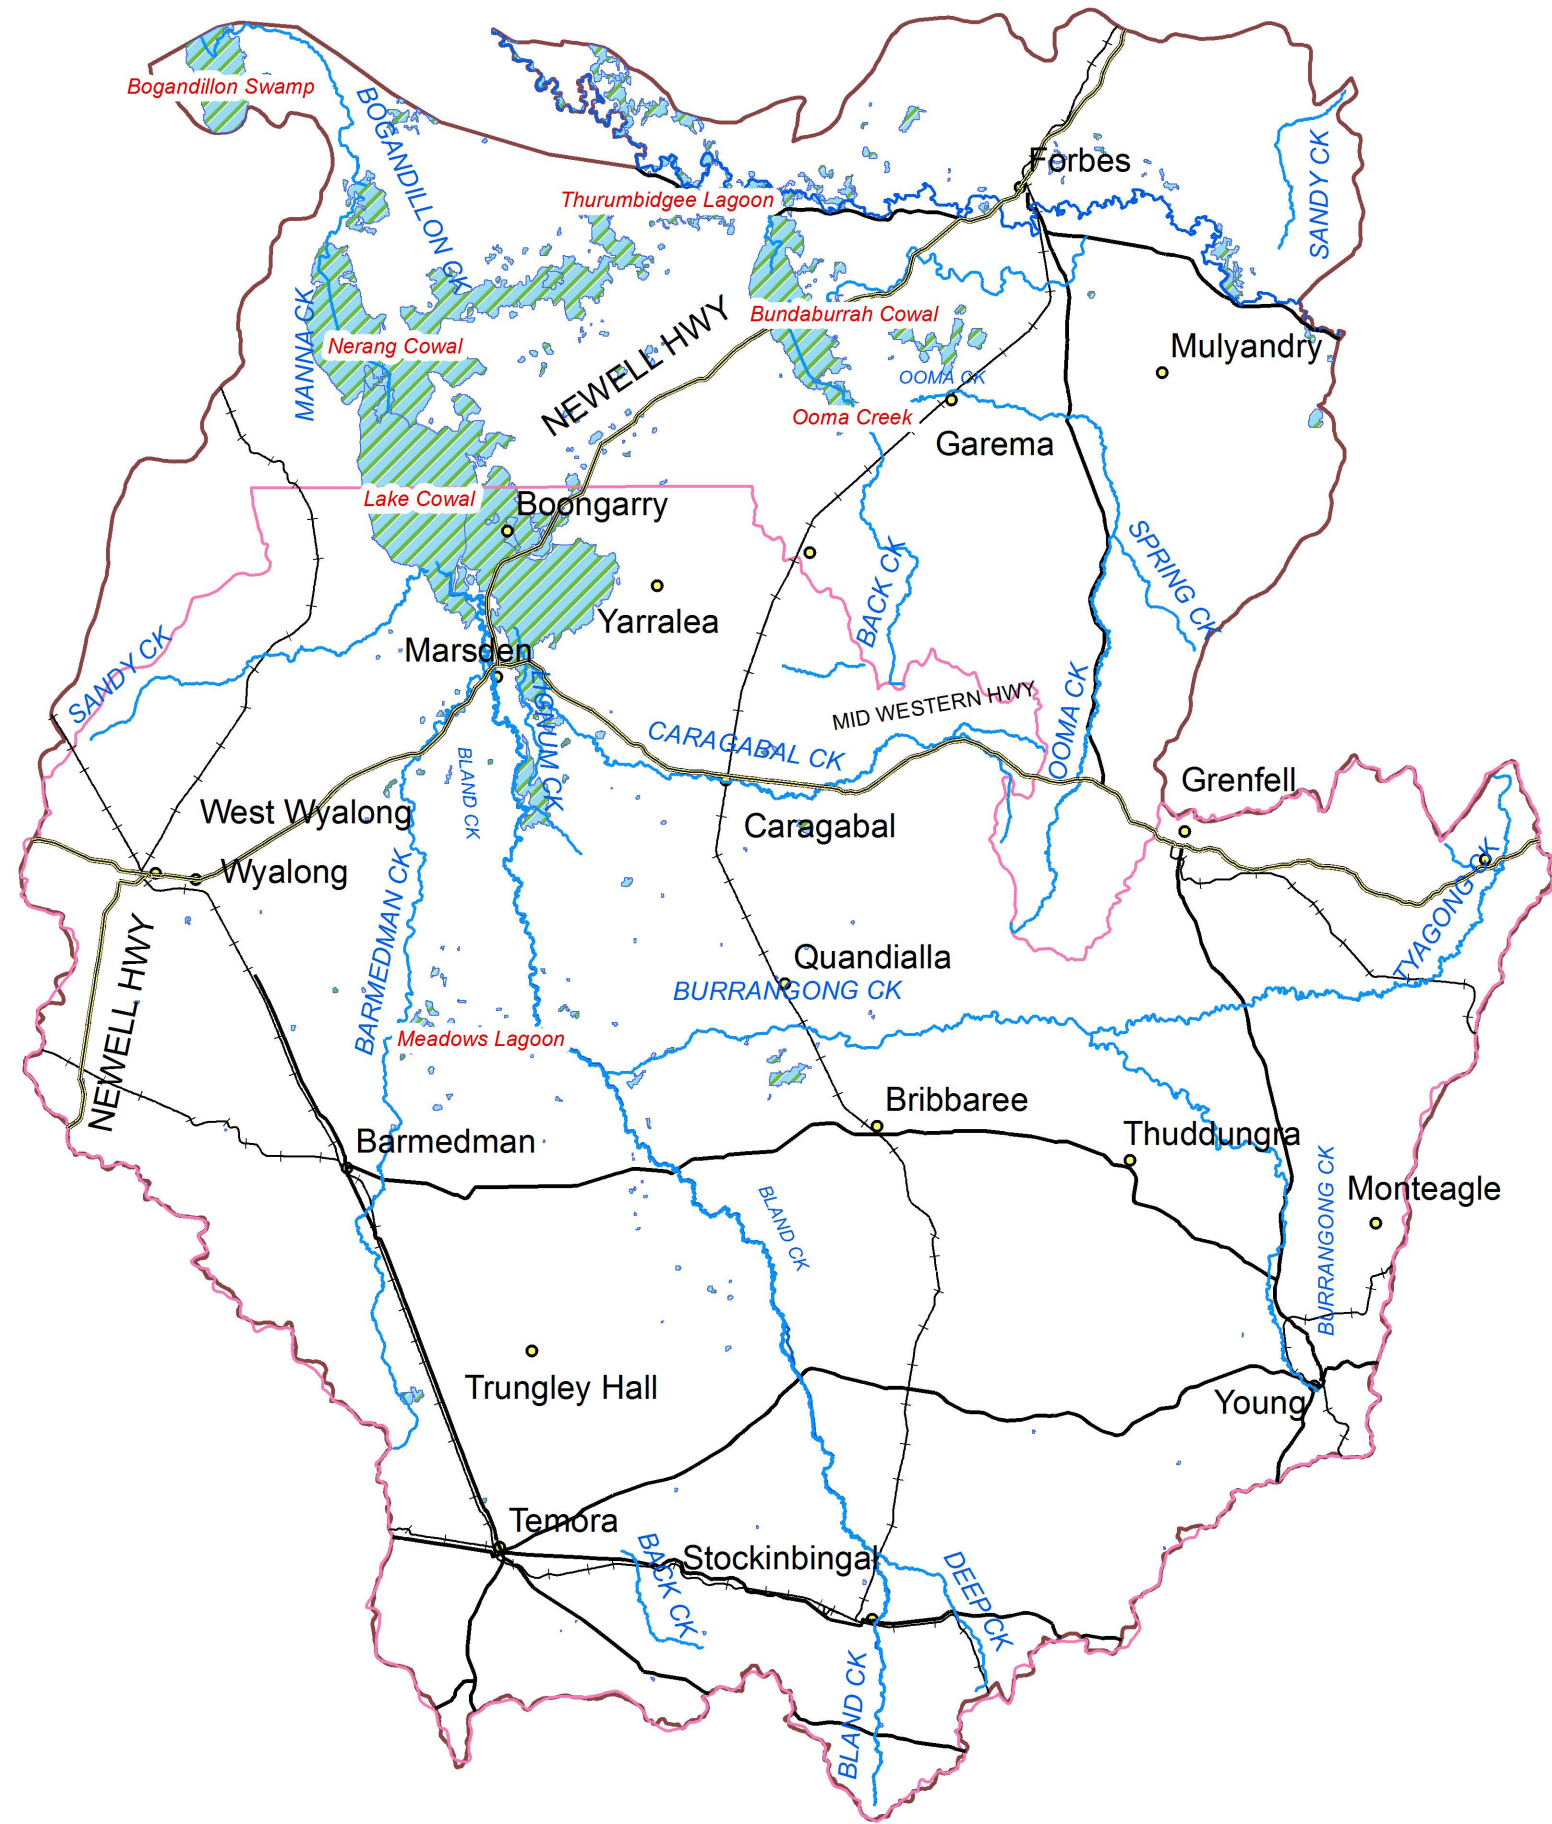

# Legend

 Bland\_Creek\_Lake\_Cowal\_Boundary

 Towns

 Highways\_BLC

## Railway

 Railway

 BlandCreekCatchment

 Wetlands

 Creeks\_BLC

# Bland Creek and Lake Cowal region

Copyright NSW Office of Environment and Heritage (OEH).  
This map is not guaranteed to be free from error or omission.

OEH and its employees disclaim liability for any act done on the information in the map and any consequences of such acts or omissions.