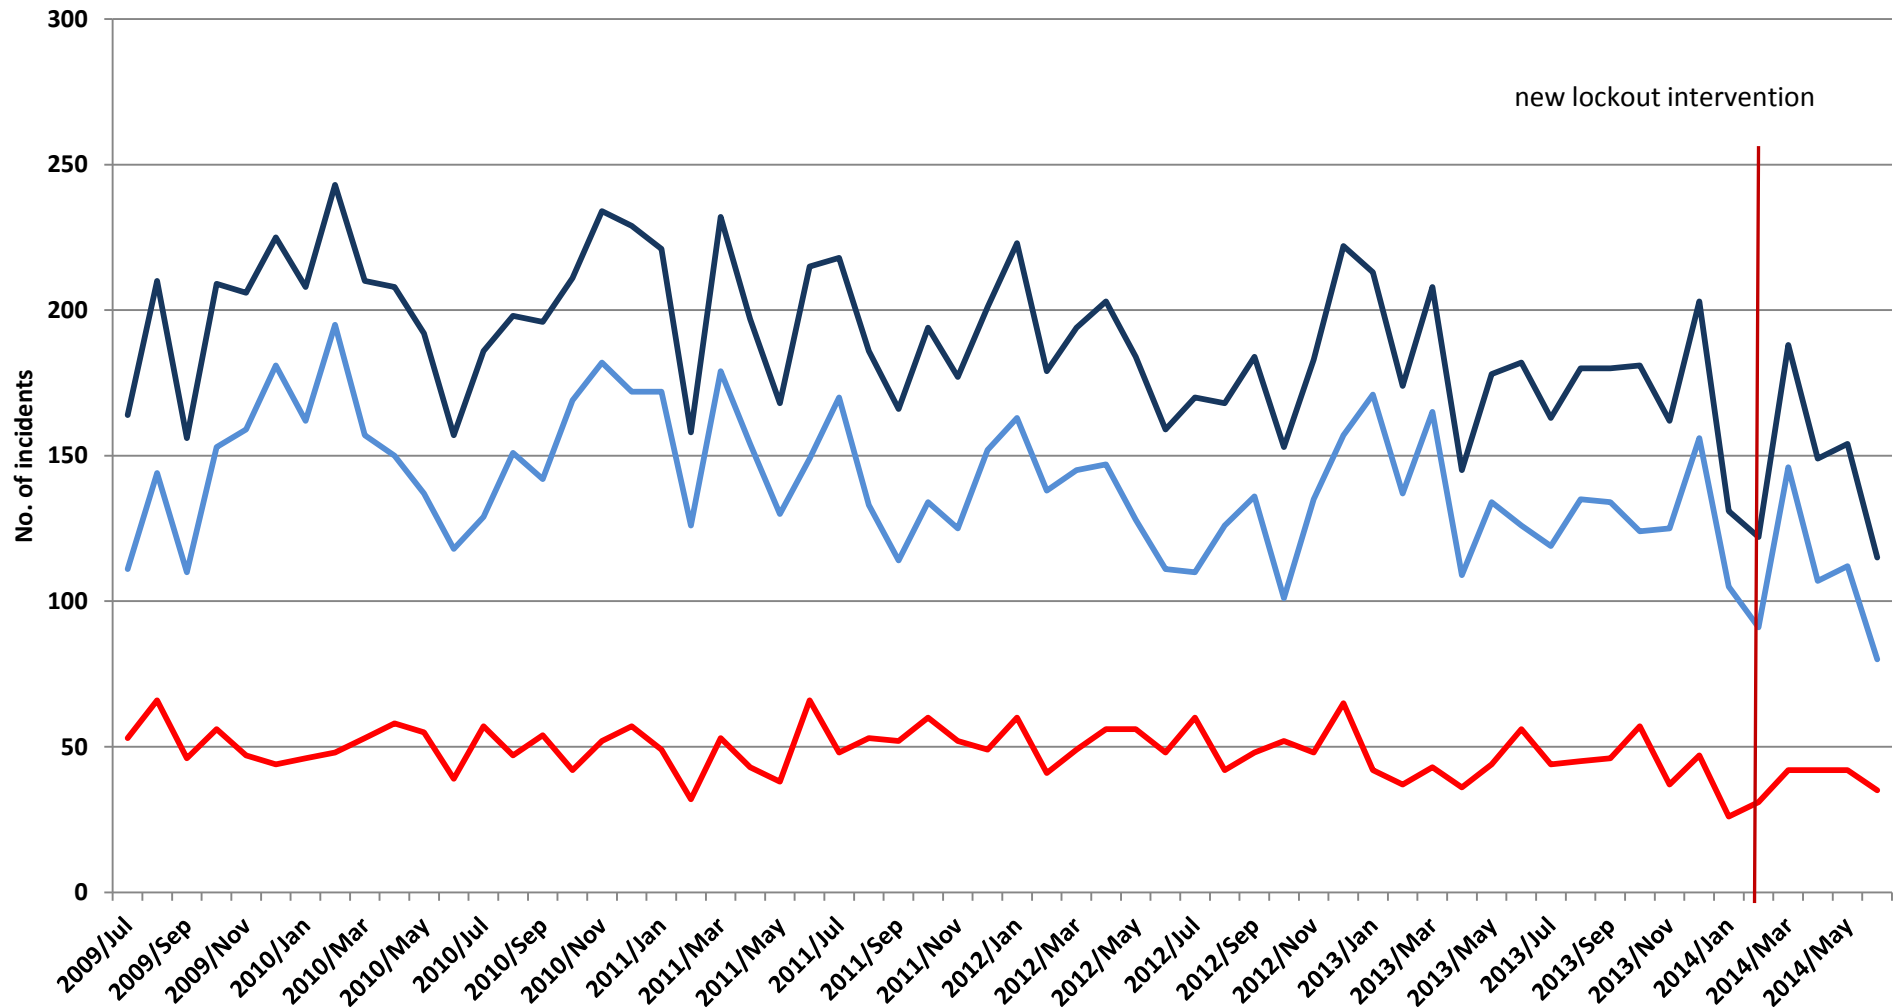

Number of incidents of non-domestic violence related assault in Sydney lockout intervention locations* , July 2009 to June 2014

Source: NSW Bureau of Crime Statistics and Research (nlm14-12365)
*Kings Cross precinct and Sydney CBD Entertainment precinct combined.

— Licensed Premises — Not on a licenced premises — Total