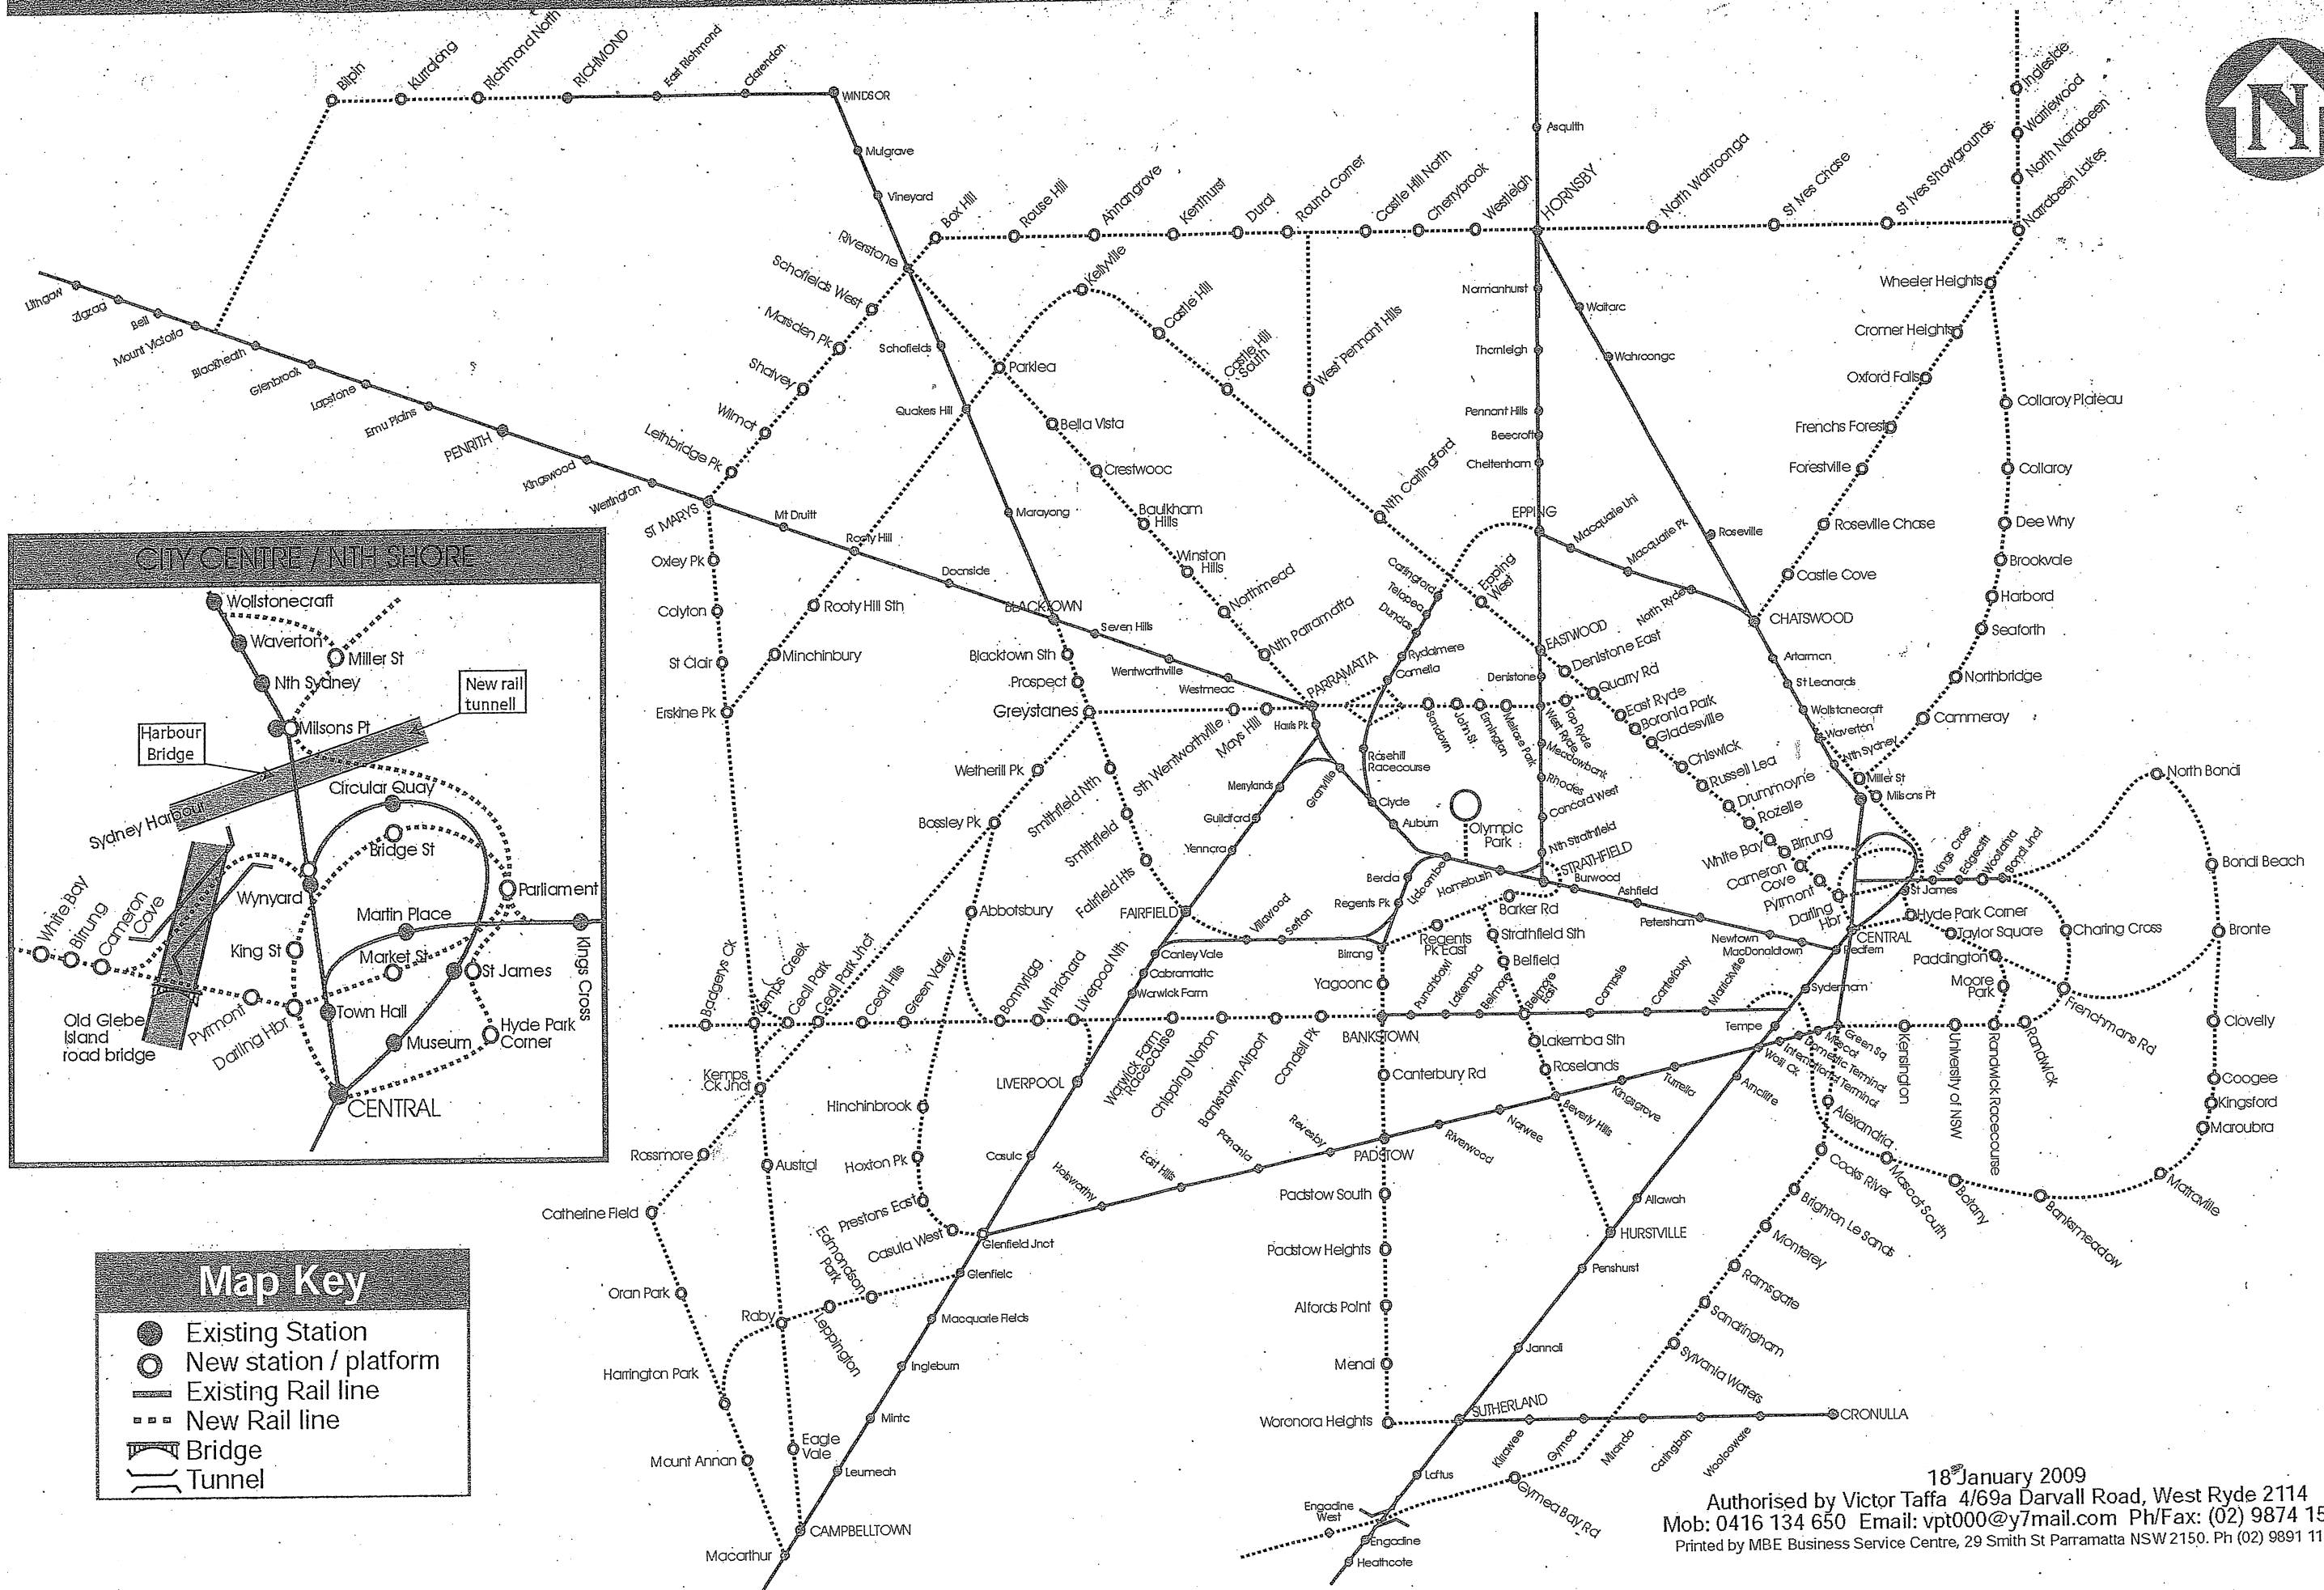

IMPROVE SYDNEY PUBLIC TRANSPORT (ISPUT) - Expansion of the Sydney Metropolitan Rail Network

Map Key

- Existing Station
- New station / platform
- Existing Rail line
- - - New Rail line
- ▬ Bridge
- ▬ Tunnel