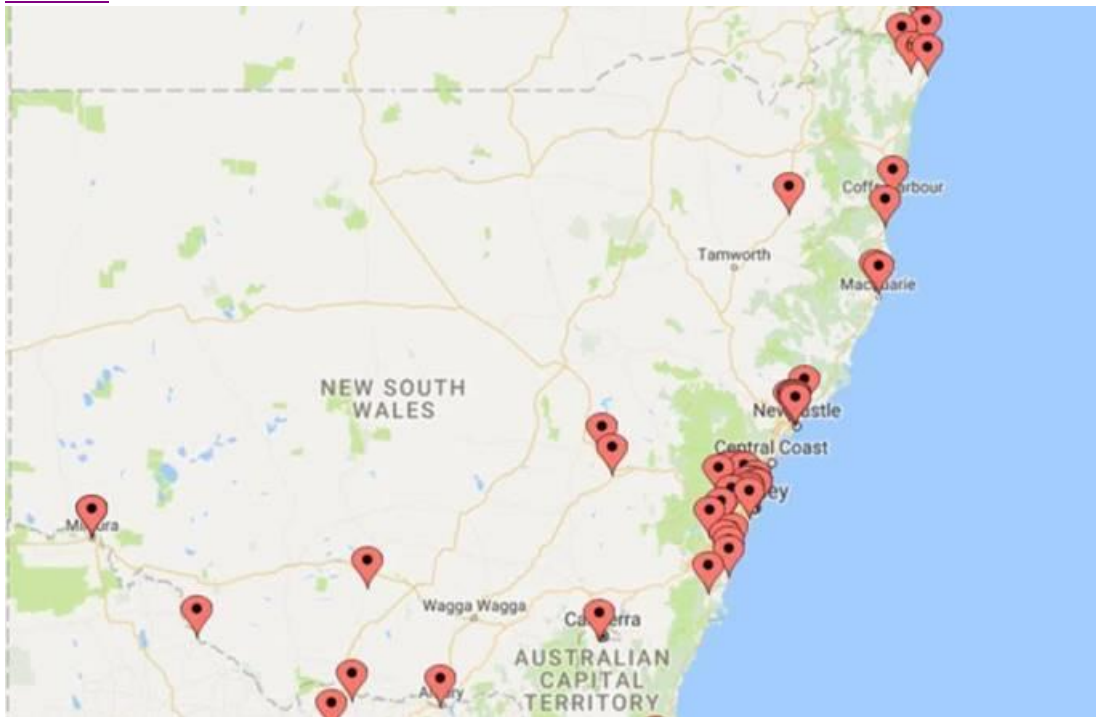

From this database we have identified the following:

1. 15 Driving instructors located in NSW who identify as disability specialist or disability trained.
2. 111 OT Assessors across Australia who are registered with OT Australia as Driver Assessor Trainers.

These are our links to the OT data 111 in all of Australia.

Our data:

http://www.ideas.org.au/category/lincs?url=http%3A%2F%2Fwww.datadiction.com.au%2Fbin%2Fd.dll%2FIncs%3Fideas%26amp%3BMBR%3DIDEAS%26amp%3Bsect%3D1272&category_id=5

And we have mapped the NSW component below:

Map:

https://www.mapcustomizer.com/map/OT%20Driver%20Assessors?utm_source=share&utm_medium=email

These are our links to the Driving instructors 15 in NSW

Our online database data:

http://www.ideas.org.au/category/lincs?url=http%3A%2F%2Fwww.datadiction.com.au%2Fbin%2Fd.dll%2FIncs%3Fideas%26amp%3BMBR%3DIDEAS%26amp%3Bsect%3D1272&category_id=5

And our mapping below:

Map: <https://www.mapcustomizer.com/map/DisabilitySpecialistDrivingSchools>